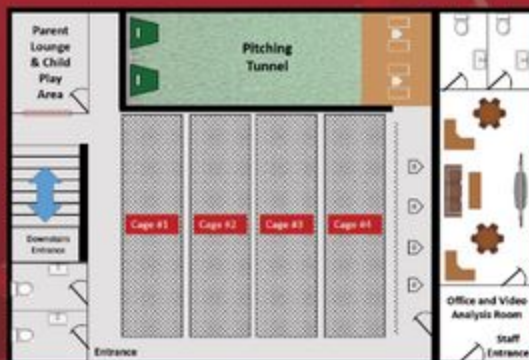

For More Information Please Contact

Chris Stowe
540-841-9284

The Academy

Facility Layout
Over 7k of indoor training space

Location

5933 Plank Rd. Fredericksburg 22407

Exit 130B off I-95.
Merge onto VA-3 W/Plank Rd
toward Culpeper and travel
4.3 miles to PBA on right.